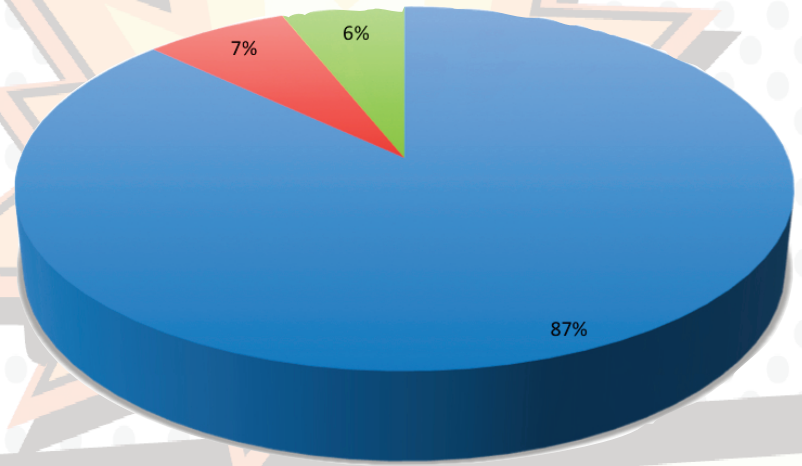

JEN LINDHOLM
OPERATION SANDWICH
COORDINATOR,
BRAINERD PUBLIC
SCHOOLS EMPLOYEE

JEANINE KANGAS
EDUCATOR AND MOM IN BAXTER

GORDY HUFF
BOARD CHAIR OF THE
COMMUNITY CARE N' SHARE
CAFE IN EMILY

2013 - 2014 Functional Expenses